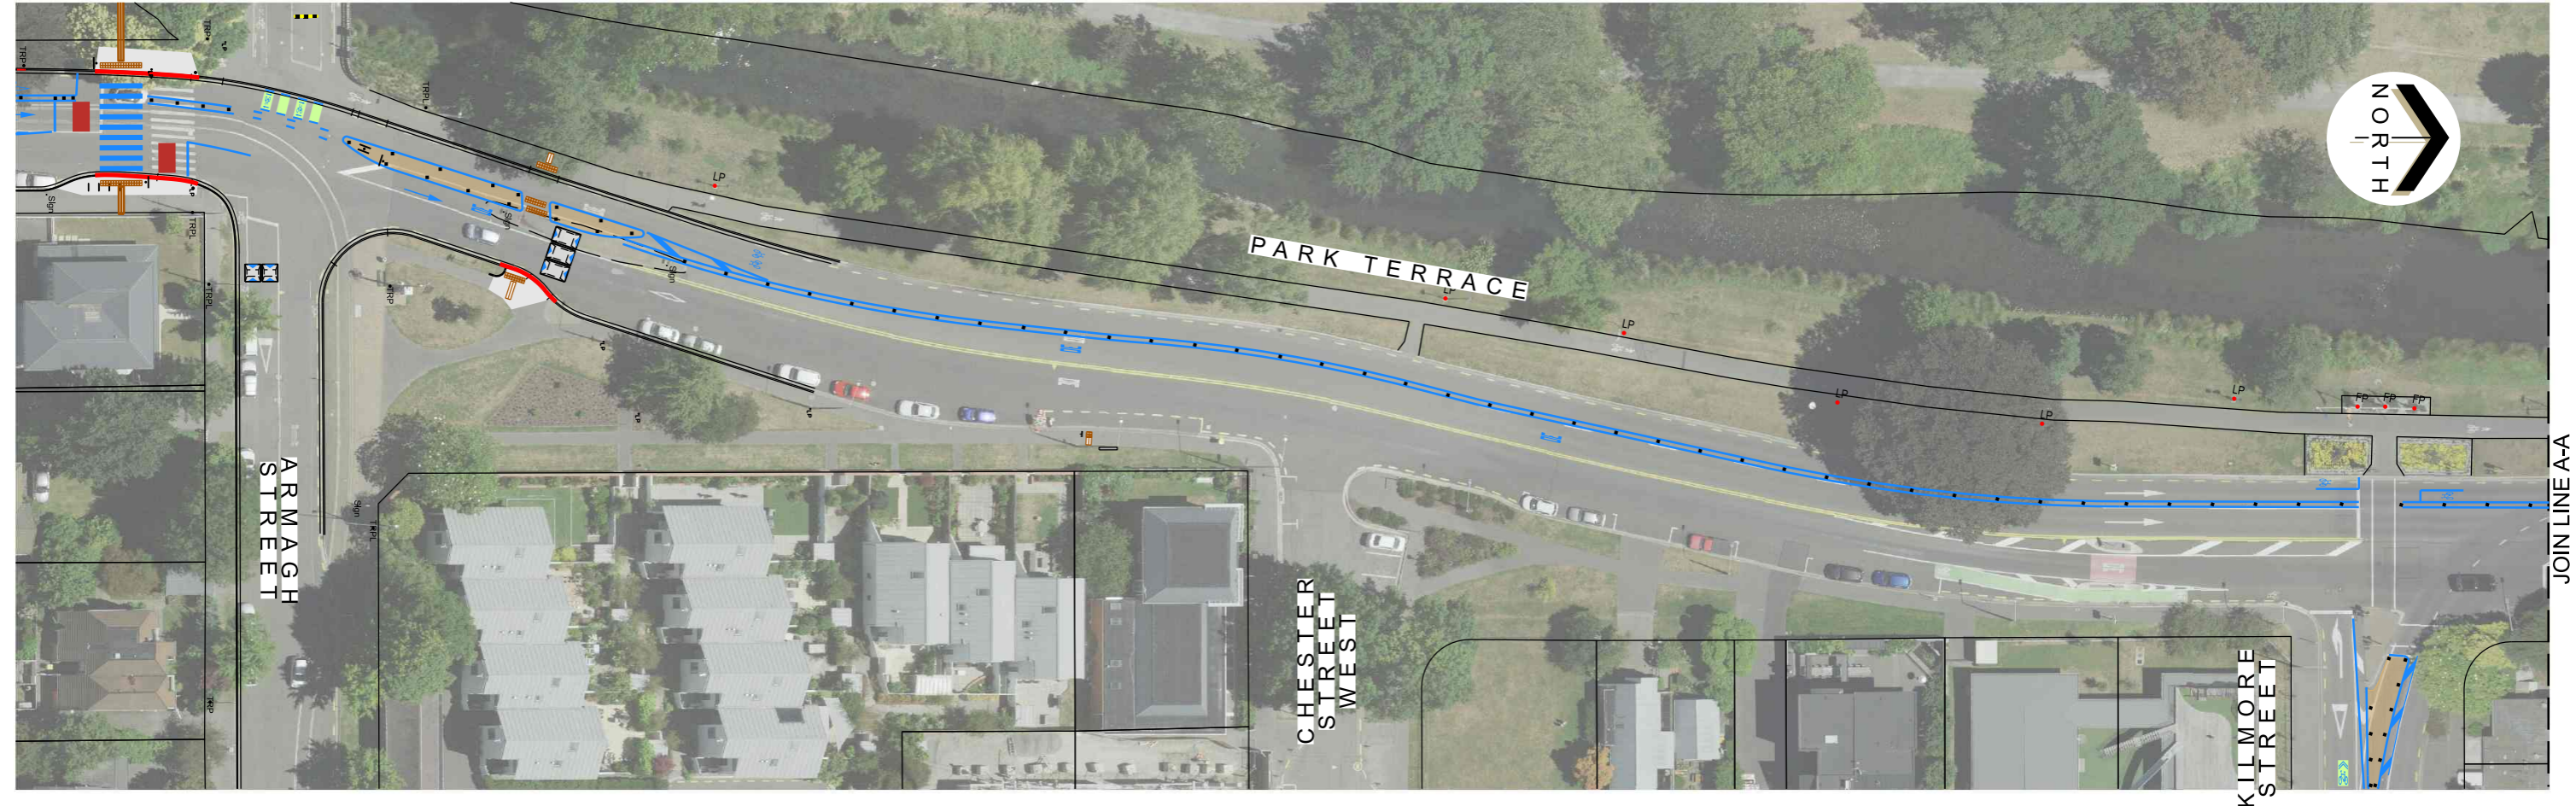

© Copyright Christchurch City Council / Aerial Photography Creative Commons Attribution 3.0 New Zealand License

100 Original size mm

50

30

10

0

JOIN LINE A-A

JOIN LINE A-A