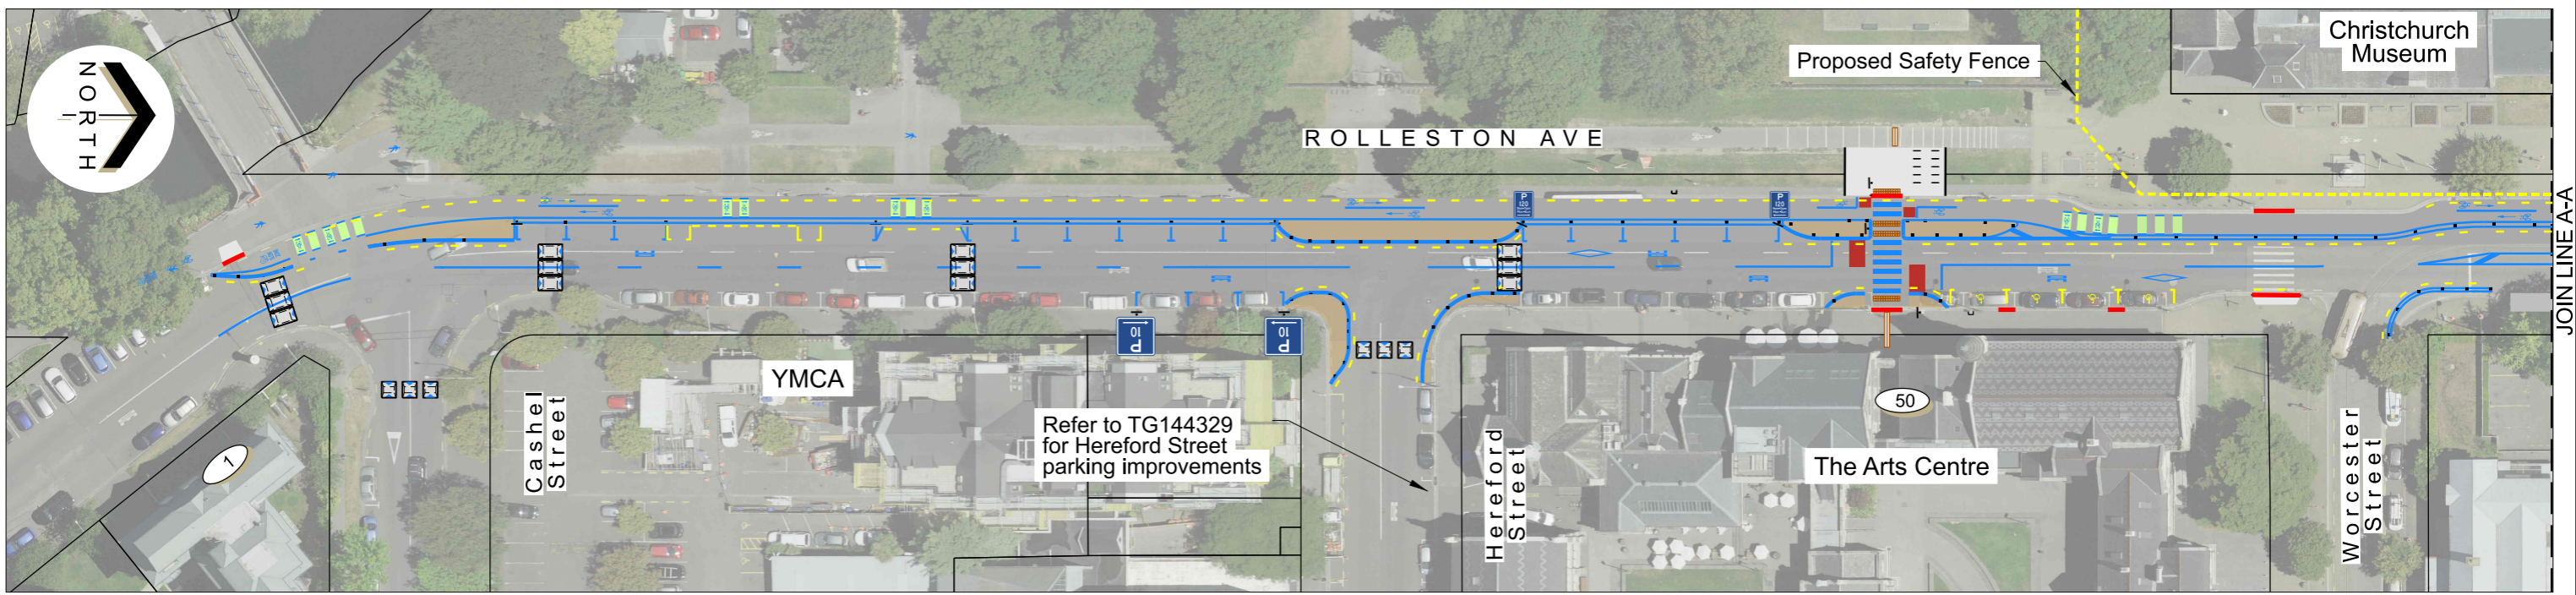

Original size mm
100
50
30
10
0
© Copyright Christchurch City Council / Aerial Photography Creative Commons Attribution 3.0 New Zealand License

Speed Cushion Pad

KEY	
	Tactile Pavers
	Coloured Surface
	Red Surfacing
	Speed Cushion Pad
	Proposed No Stopping Restrictions
	Bollards
	White Line