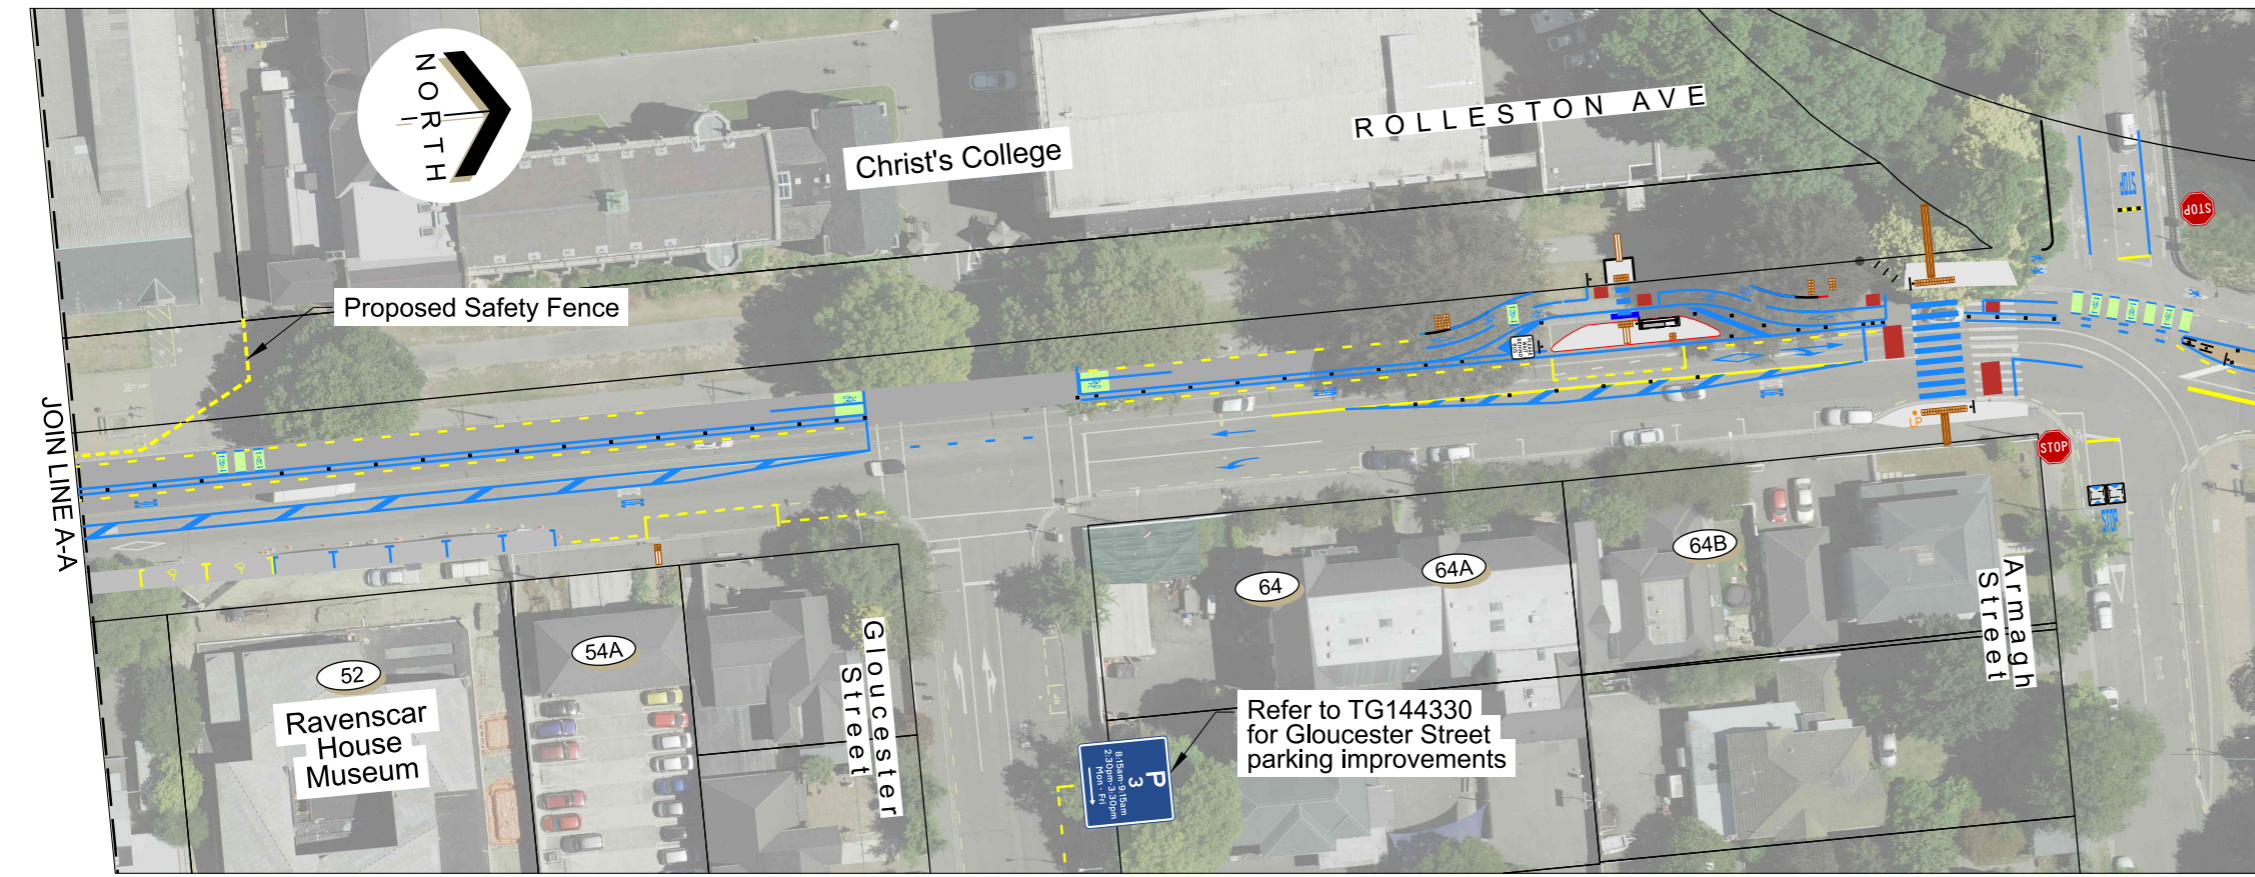

Original size mm
100
50
30
10
0
© Copyright Christchurch City Council / Aerial Photography Creative Commons Attribution 3.0 New Zealand License

Speed Cushion Pad

KEY	
	Tactile Pavers
	Coloured Surface
	Red Surfacing
	Speed Cushion Pad
	Proposed No Stopping Restrictions
	Bollards
	White Line