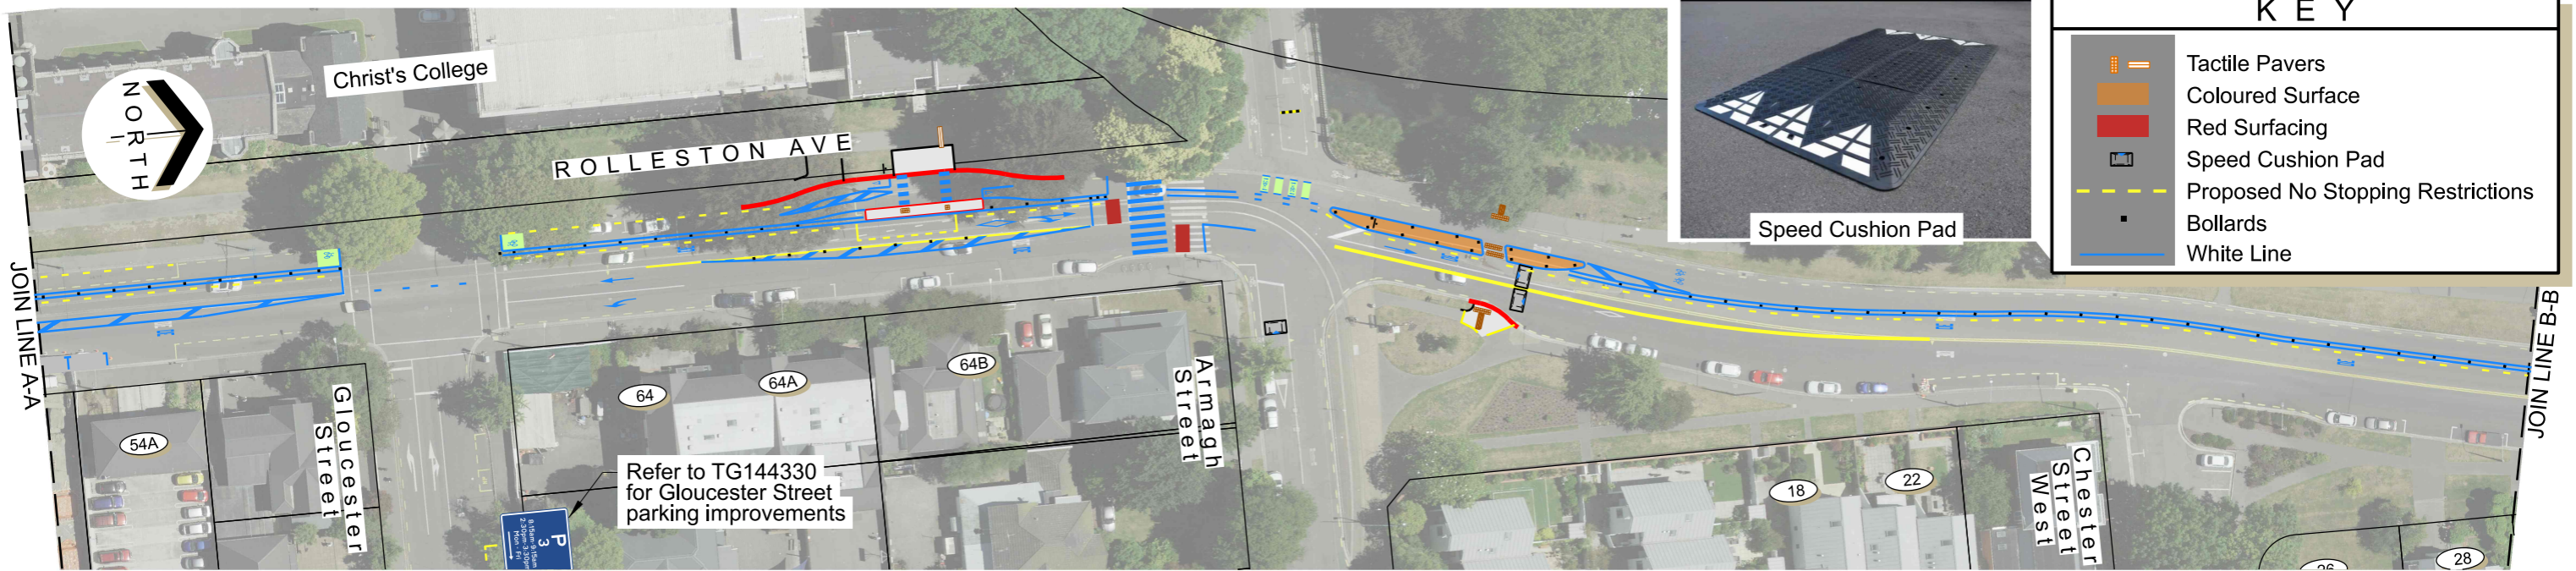

Original size mm
100
50
30
10
0
© Copyright Christchurch City Council / Aerial Photography Creative Commons Attribution 3.0 New Zealand License

KEY

- Tactile Pavers
- Coloured Surface
- Red Surfacing
- Speed Cushion Pad
- Proposed No Stopping Restrictions
- Bollards
- White Line

Speed Cushion Pad