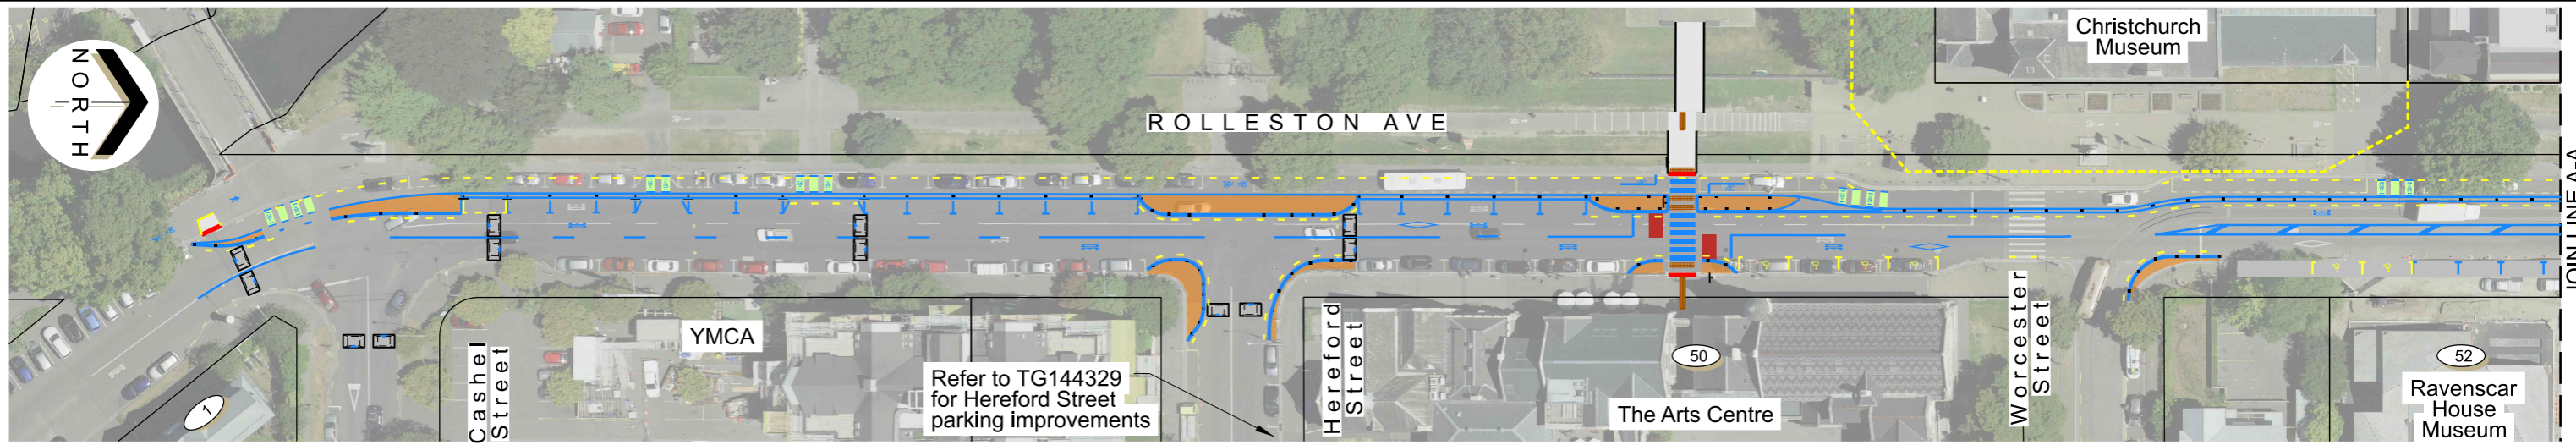

Original size mm
100
50
30
10
0
© Copyright Christchurch City Council / Aerial Photography Creative Commons Attribution 3.0 New Zealand License

KEY

- Tactile Pavers
- Coloured Surface
- Red Surfacing
- Speed Cushion Pad
- Proposed No Stopping Restrictions
- Bollards
- White Line

Speed Cushion Pad