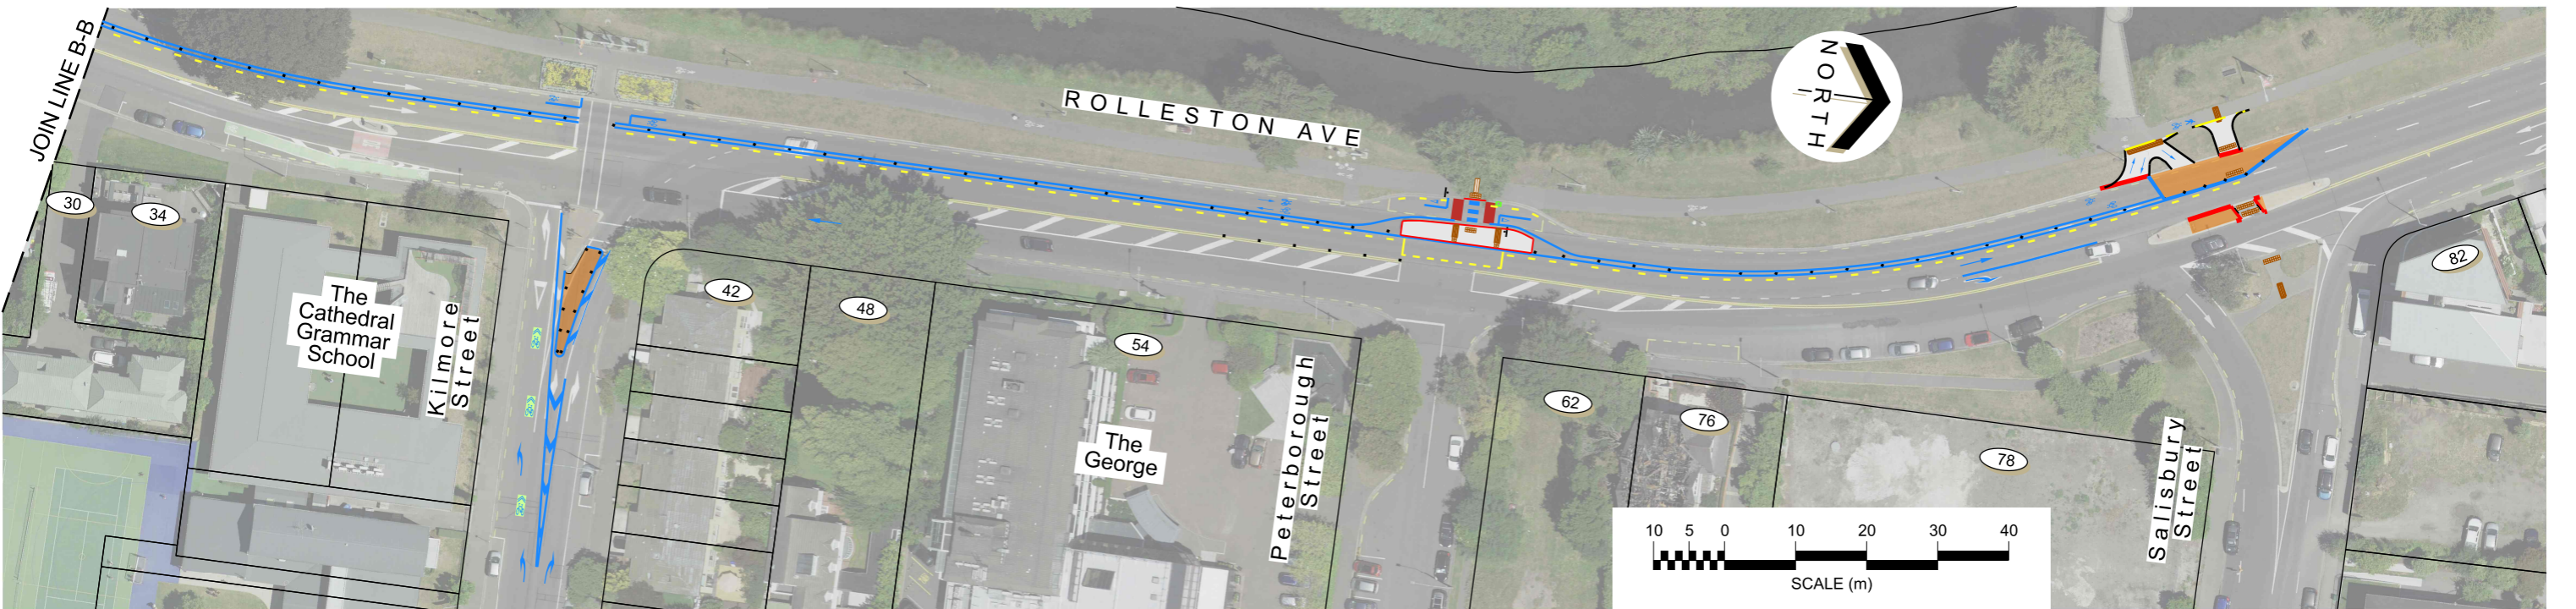

Original size mm
100
50
30
10
0
© Copyright Christchurch City Council / Aerial Photography Creative Commons Attribution 3.0 New Zealand License

KEY

- Tactile Pavers
- Coloured Surface
- Red Surfacing
- Speed Cushion Pad
- Proposed No Stopping Restrictions
- Bollards
- White Line

Speed Cushion Pad