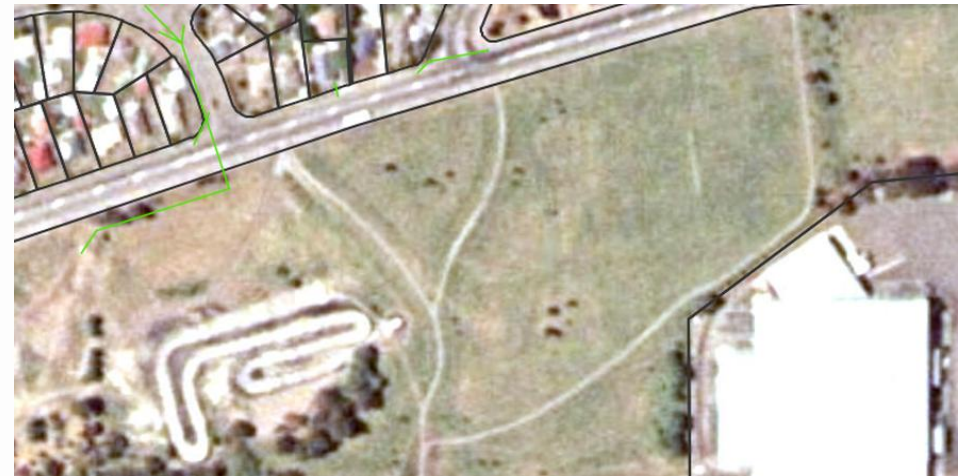

CHRISTCHURCH
CITY

CHC BMX Club

Our History

- Track first moved to Kyle Park in the late 1960's

1970's

1990's

2010

2015