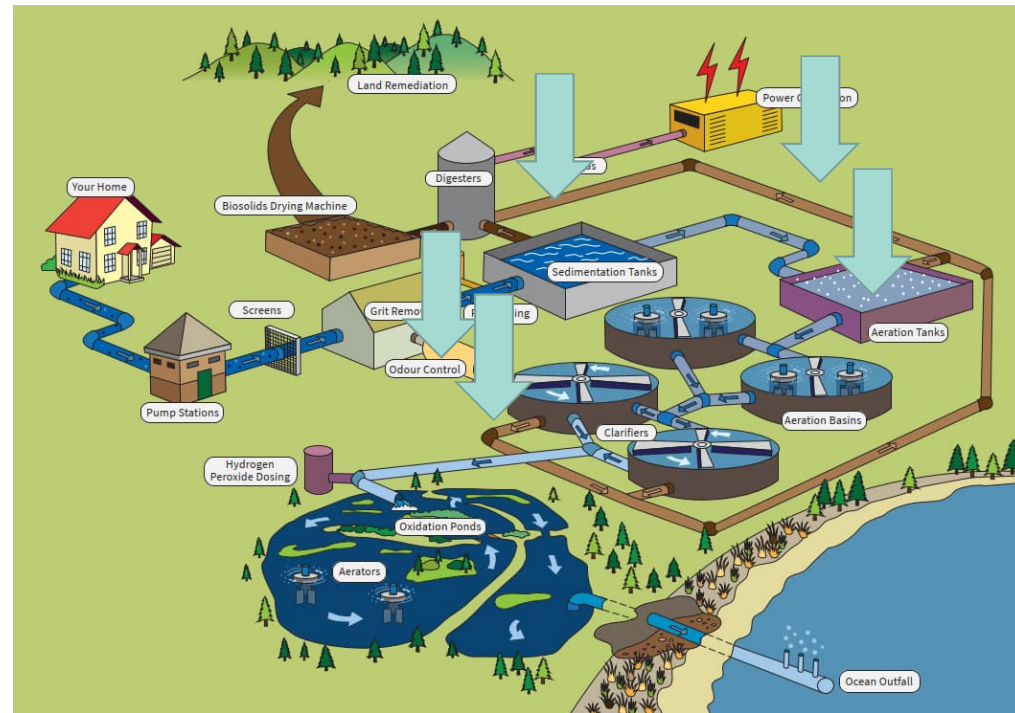

TABLE OF CONTENTS

PAGE

2. **Christchurch Wastewater Treatment Plant Recovery Update**
A. Christchurch Wastewater Treatment Plant Fire Recovery Presentation 30 May 2022 3
-

Christchurch Wastewater Treatment Plant

Fire recovery joint Community
Board briefing
30 May 2022

Overview of today's presentation

- Wastewater treatment plant interim operation
- Oxidation pond performance
- Trickling filters media removal
- Environmental monitoring
- Community support
- Communications update
- Reporting

Interim operation of wastewater treatment plant

Increase solids removal – polymer dosing unit